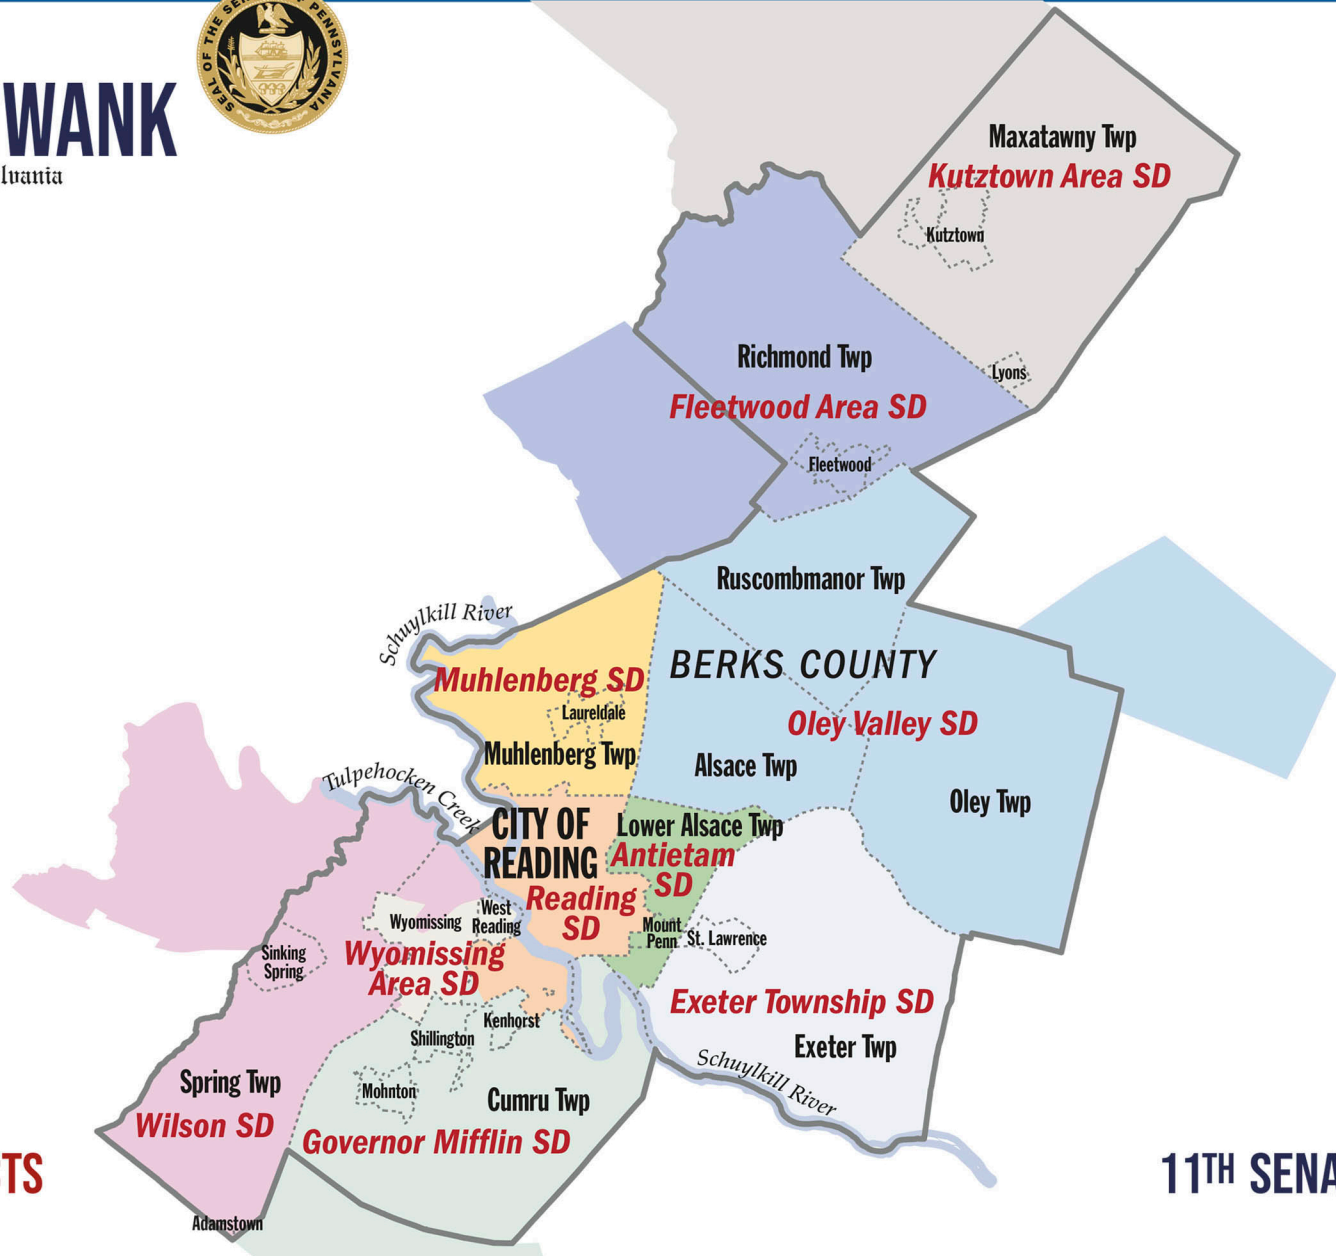

STATE SENATOR

JUDY SCHWANK

Commonwealth of Pennsylvania

SCHOOL DISTRICTS

11TH SENATORIAL DISTRICT

Berks County (Part)